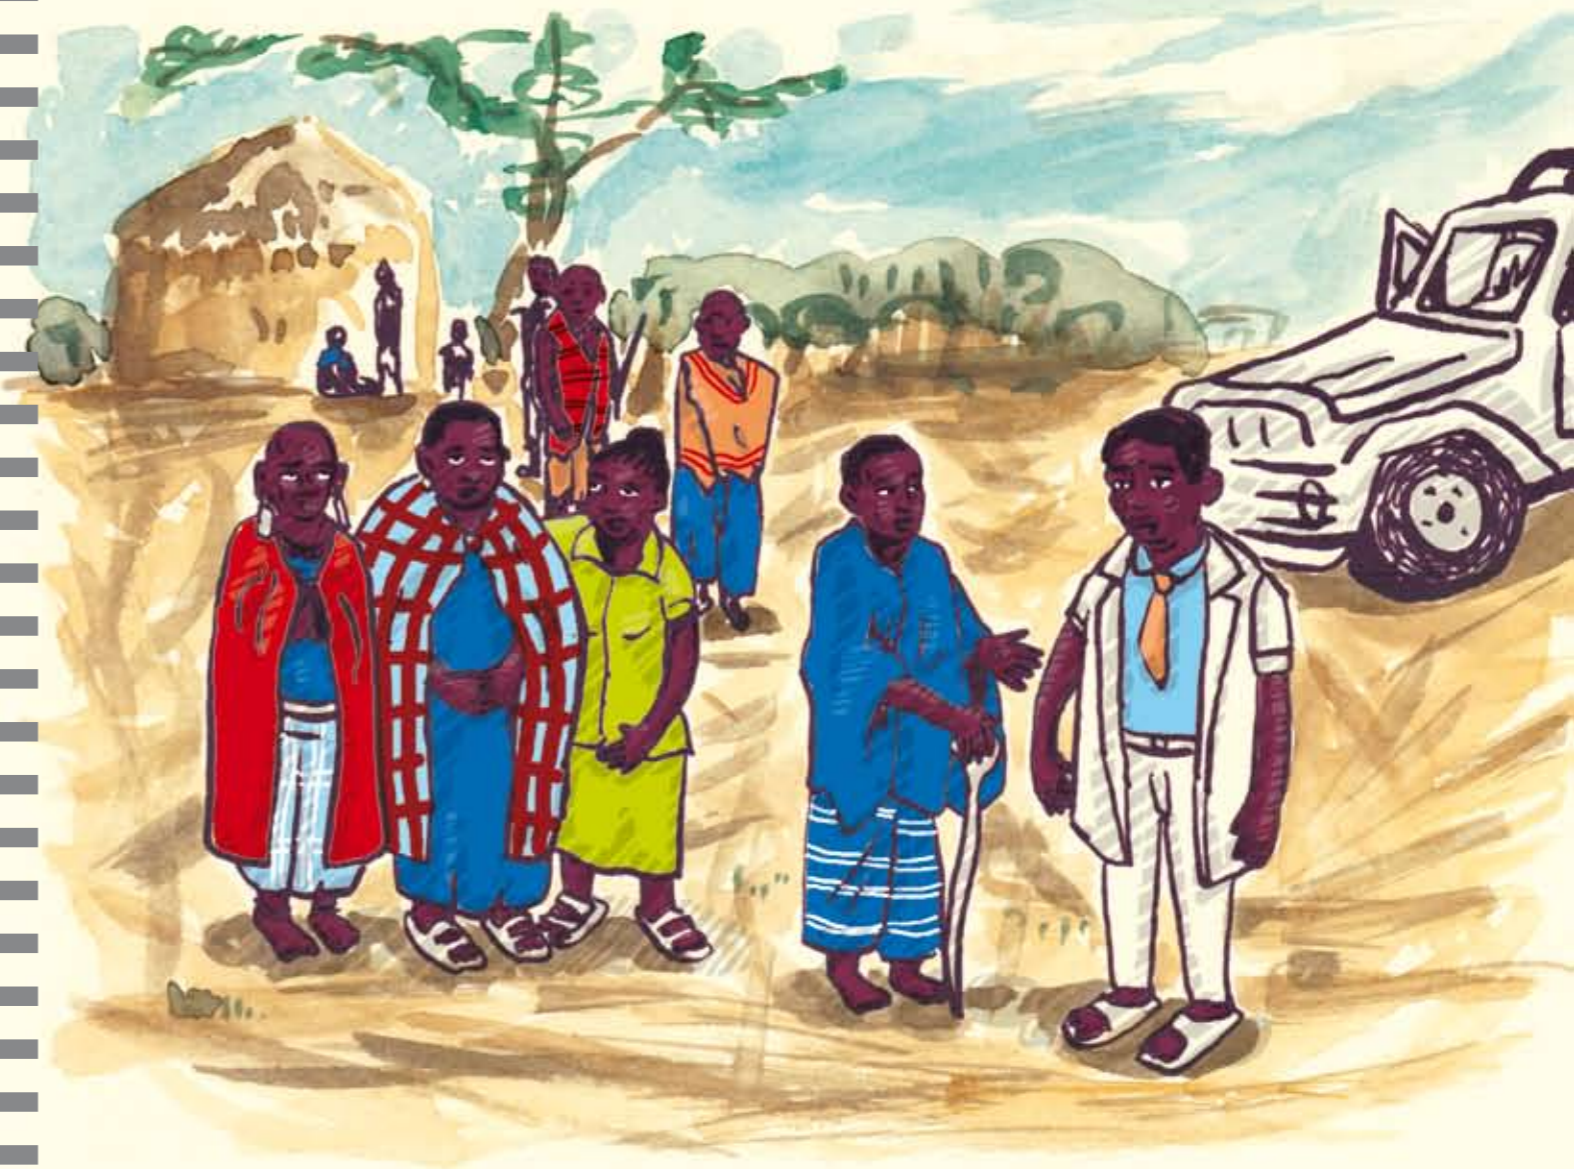

ENDULEN HOSPITAL

Safe - Motherhood - Project

A watercolor illustration of a hospital building. The building is light green with several arched windows and doorways. A covered walkway with a wooden frame and a thatched roof runs along the side of the building. On the left, a large metal water tank sits on a wooden stand. The foreground shows a dirt path and some greenery. The style is artistic and hand-drawn.

ENDULEN HOSPITAL

Safe - Motherhood - Project

contacts:

Endulen e.V. - Trage es im Herzen mit!

% Florian Schneider

Petzkofen 78

93089 Aufhausen

GERMANY