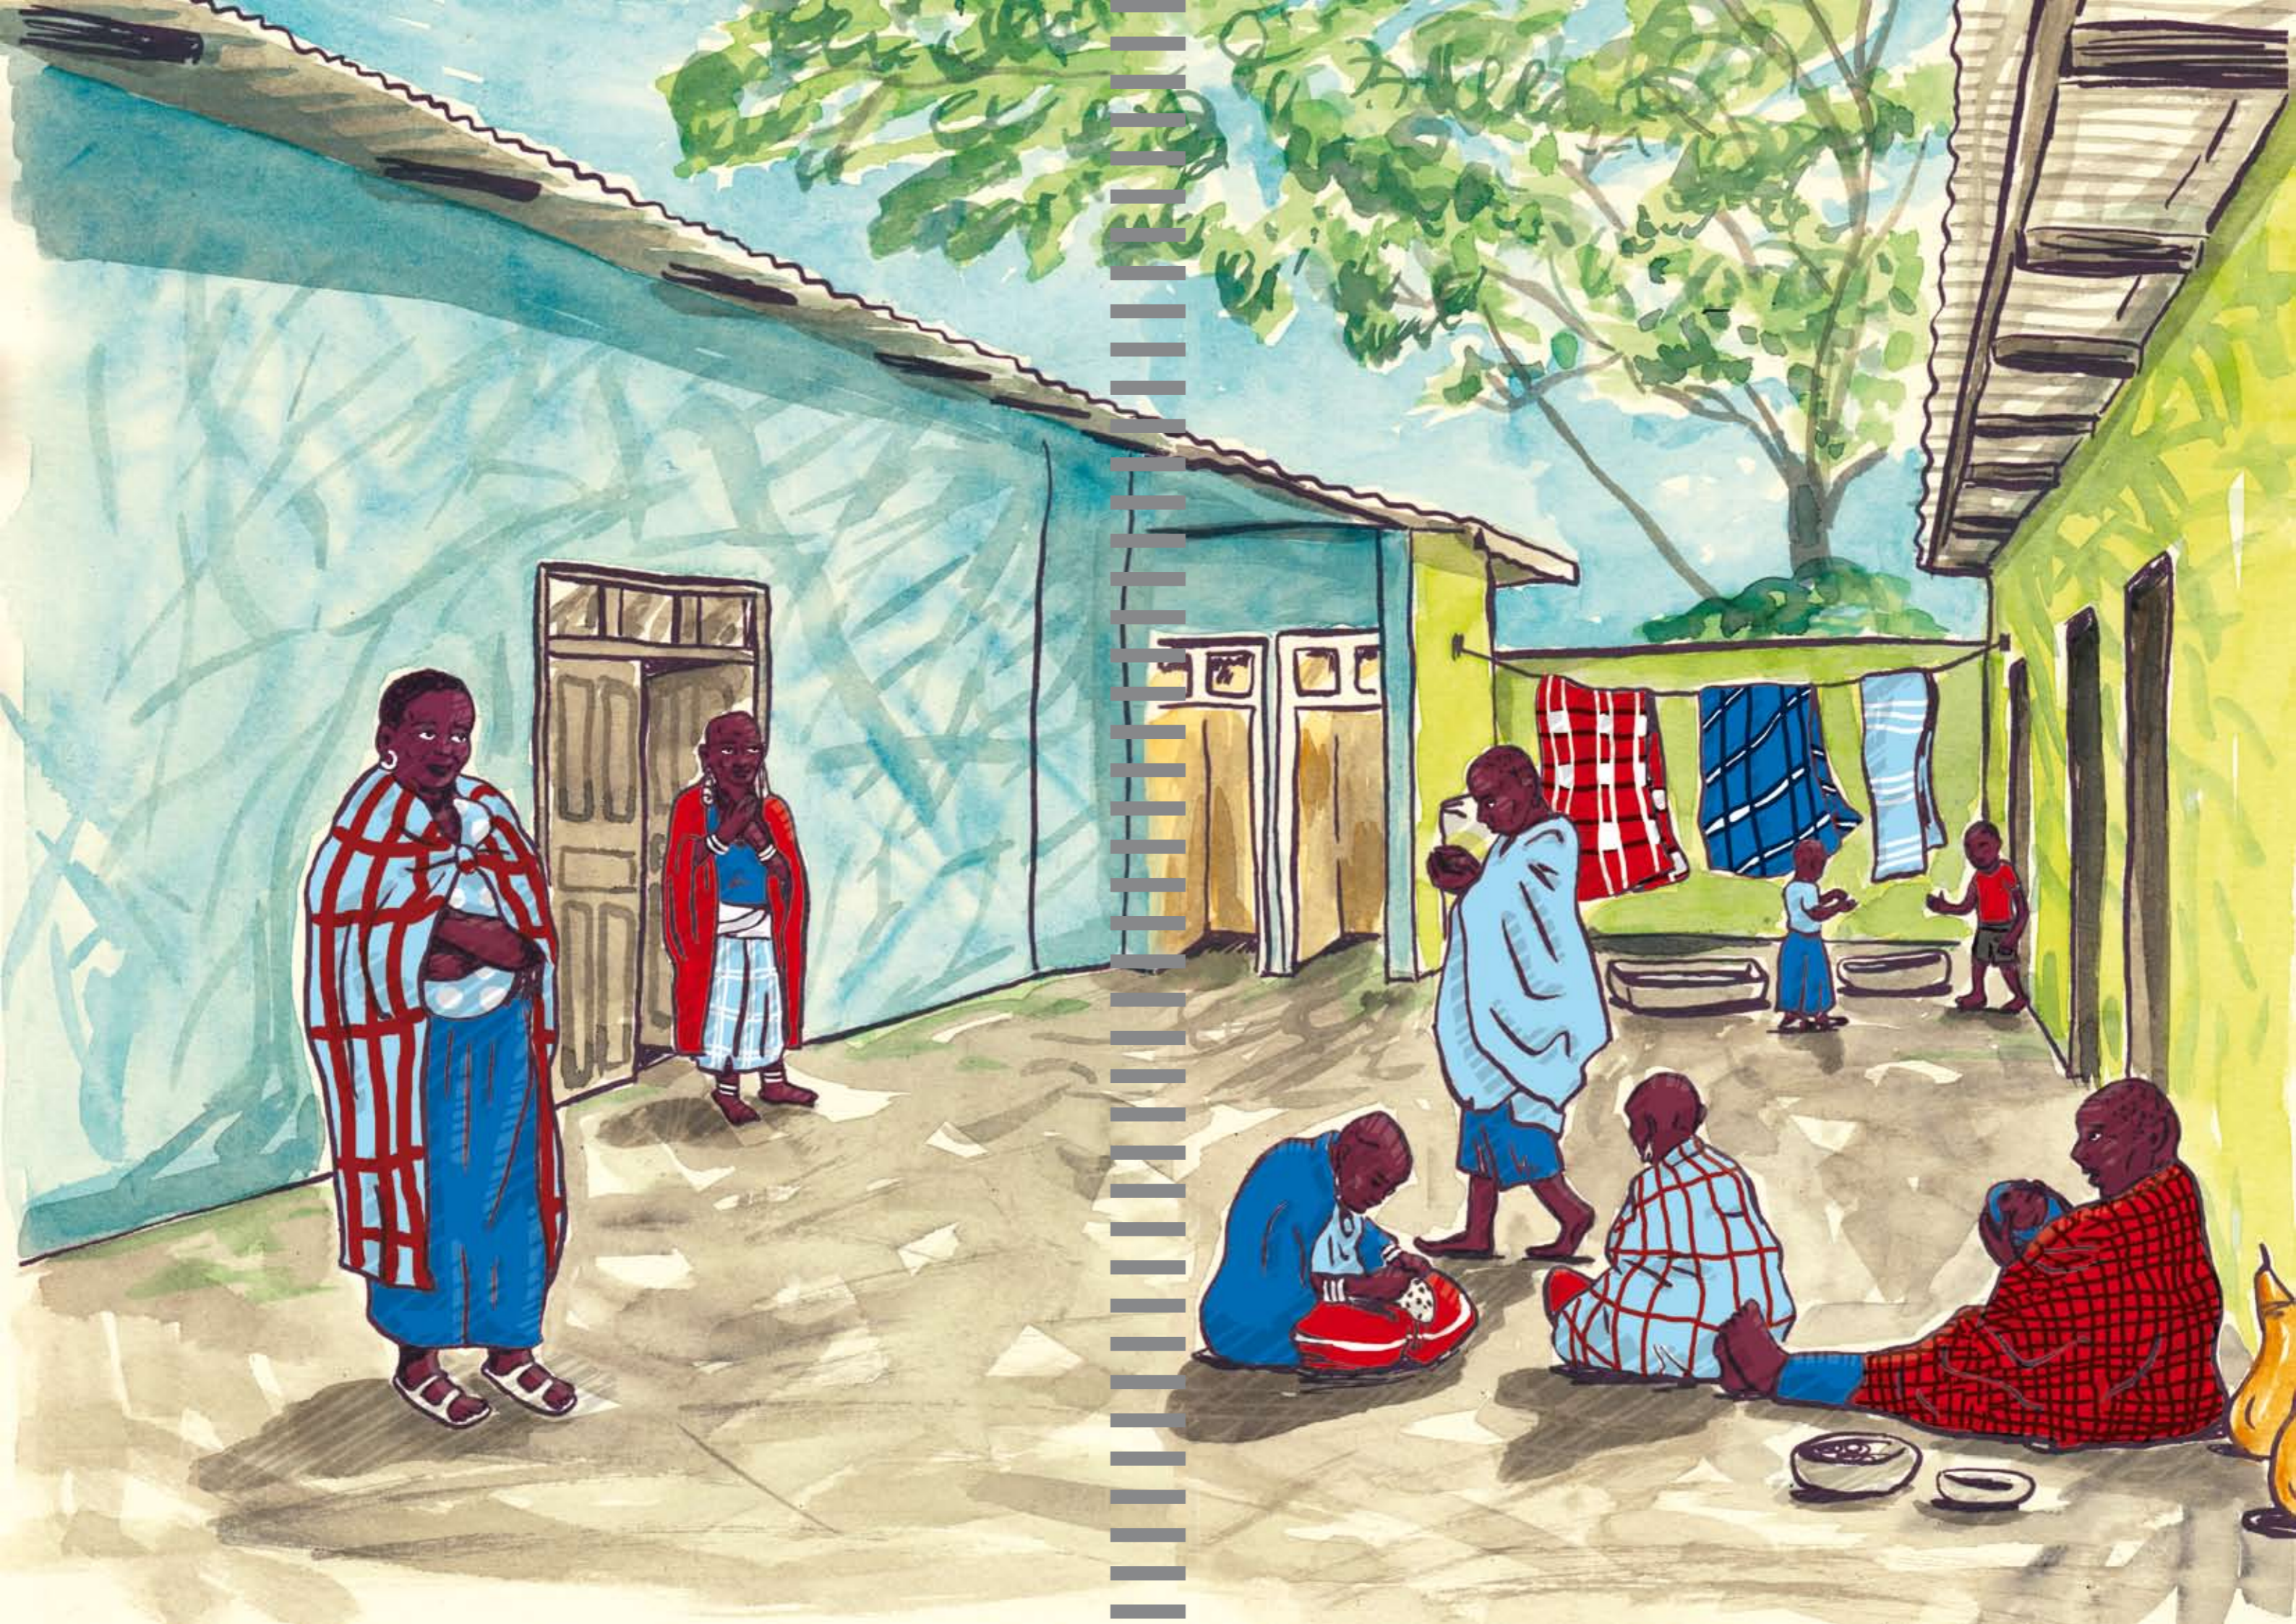

ENDULEN HOSPITAL

Safe - Motherhood - Project

A watercolor illustration of a hospital building. The building is light green with several arched windows and doorways. A covered walkway with a wooden frame and a thatched roof runs along the side of the building. On the left, a large metal water tank sits on a wooden stand. The foreground shows a dirt path and some greenery. The style is artistic and hand-drawn.

ENDULEN HOSPITAL

Safe - Motherhood - Project

contacts:

Endulen e.V. - Trage es im Herzen mit!

% Florian Schneider

Petzkofen 78

93089 Aufhausen

GERMANY

www.endulen.de

Sponsors:

Initiative Teilen im Cusanuswerk e.V. - Germany

twodecide e.V. - Germany

project development:

Florian Schneider & Mike Klar - artwork

Copyright @ Endulen e.V. - Trage es im Herzen mit! 2013