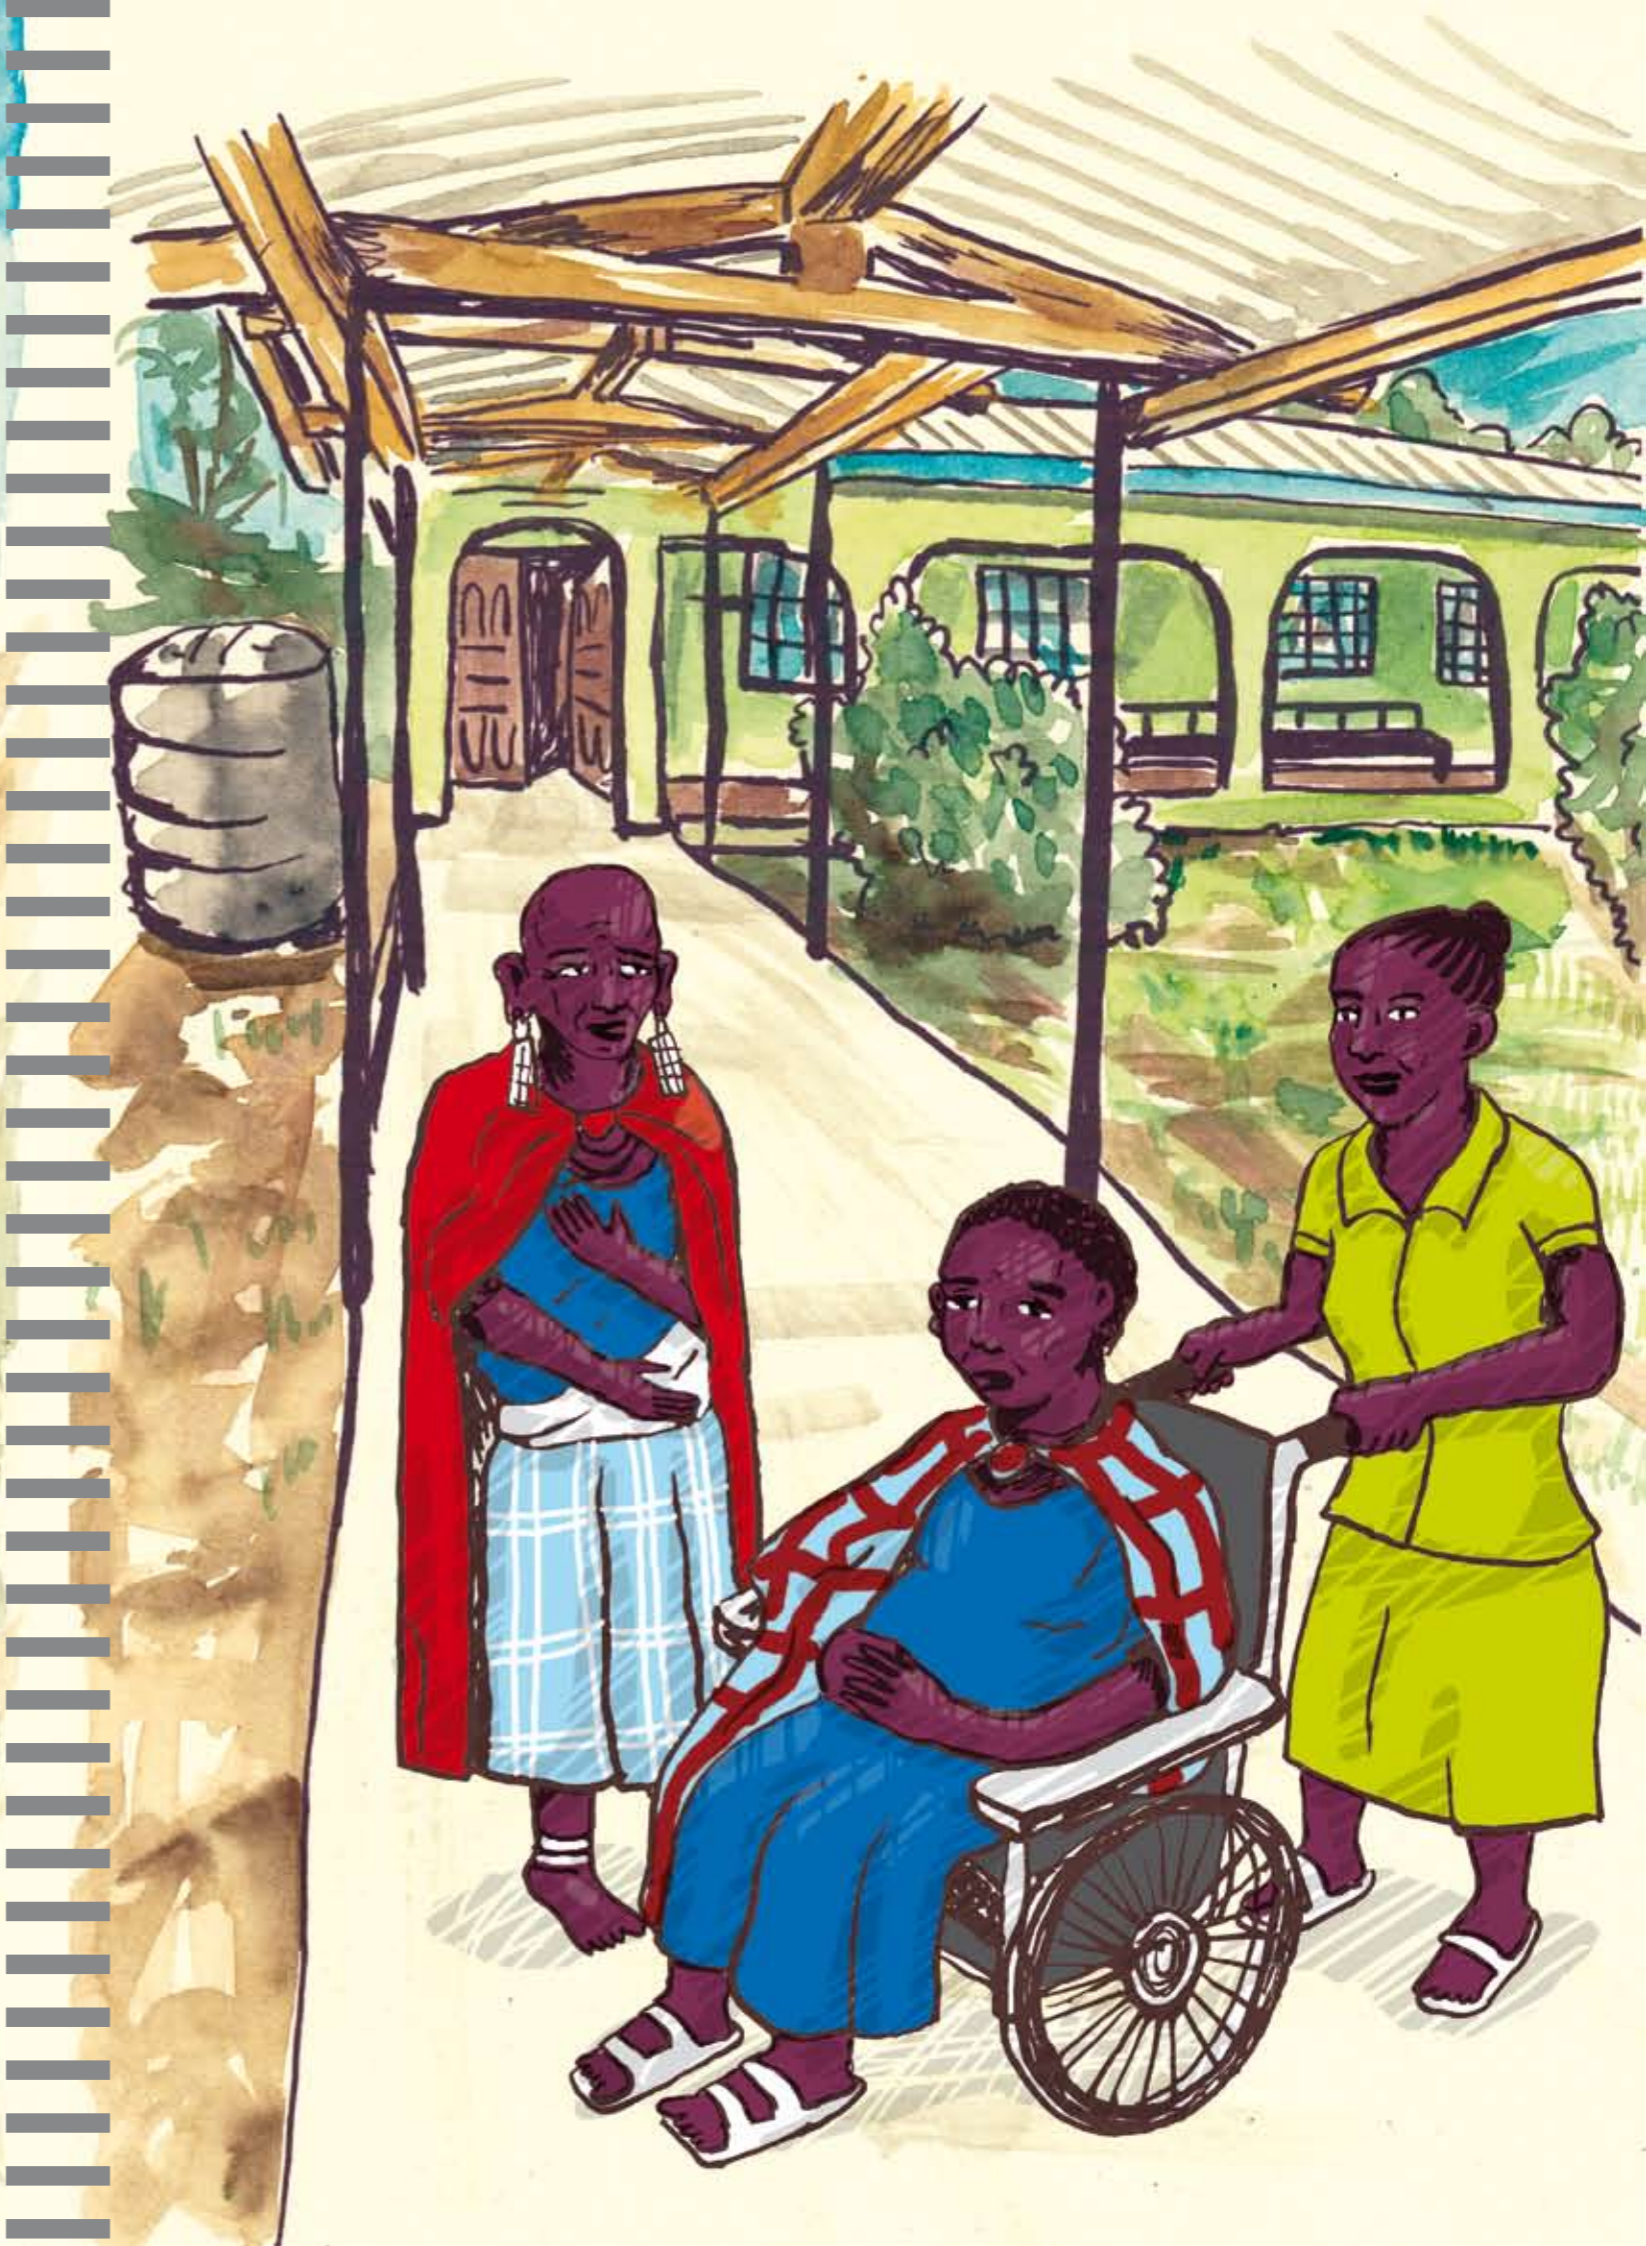

ENDULEN HOSPITAL

Safe - Motherhood - Project

A watercolor illustration of a hospital building. The building is light green with several arched windows and doorways. A covered walkway with a wooden frame and a thatched roof runs along the side of the building. On the left, a large metal water tank sits on a wooden stand. The foreground shows a dirt path and some greenery. The style is artistic and hand-drawn.

ENDULEN HOSPITAL

Safe - Motherhood - Project

contacts:

Endulen e.V. - Trage es im Herzen mit!

% Florian Schneider

Petzkofen 78

93089 Aufhausen

GERMANY