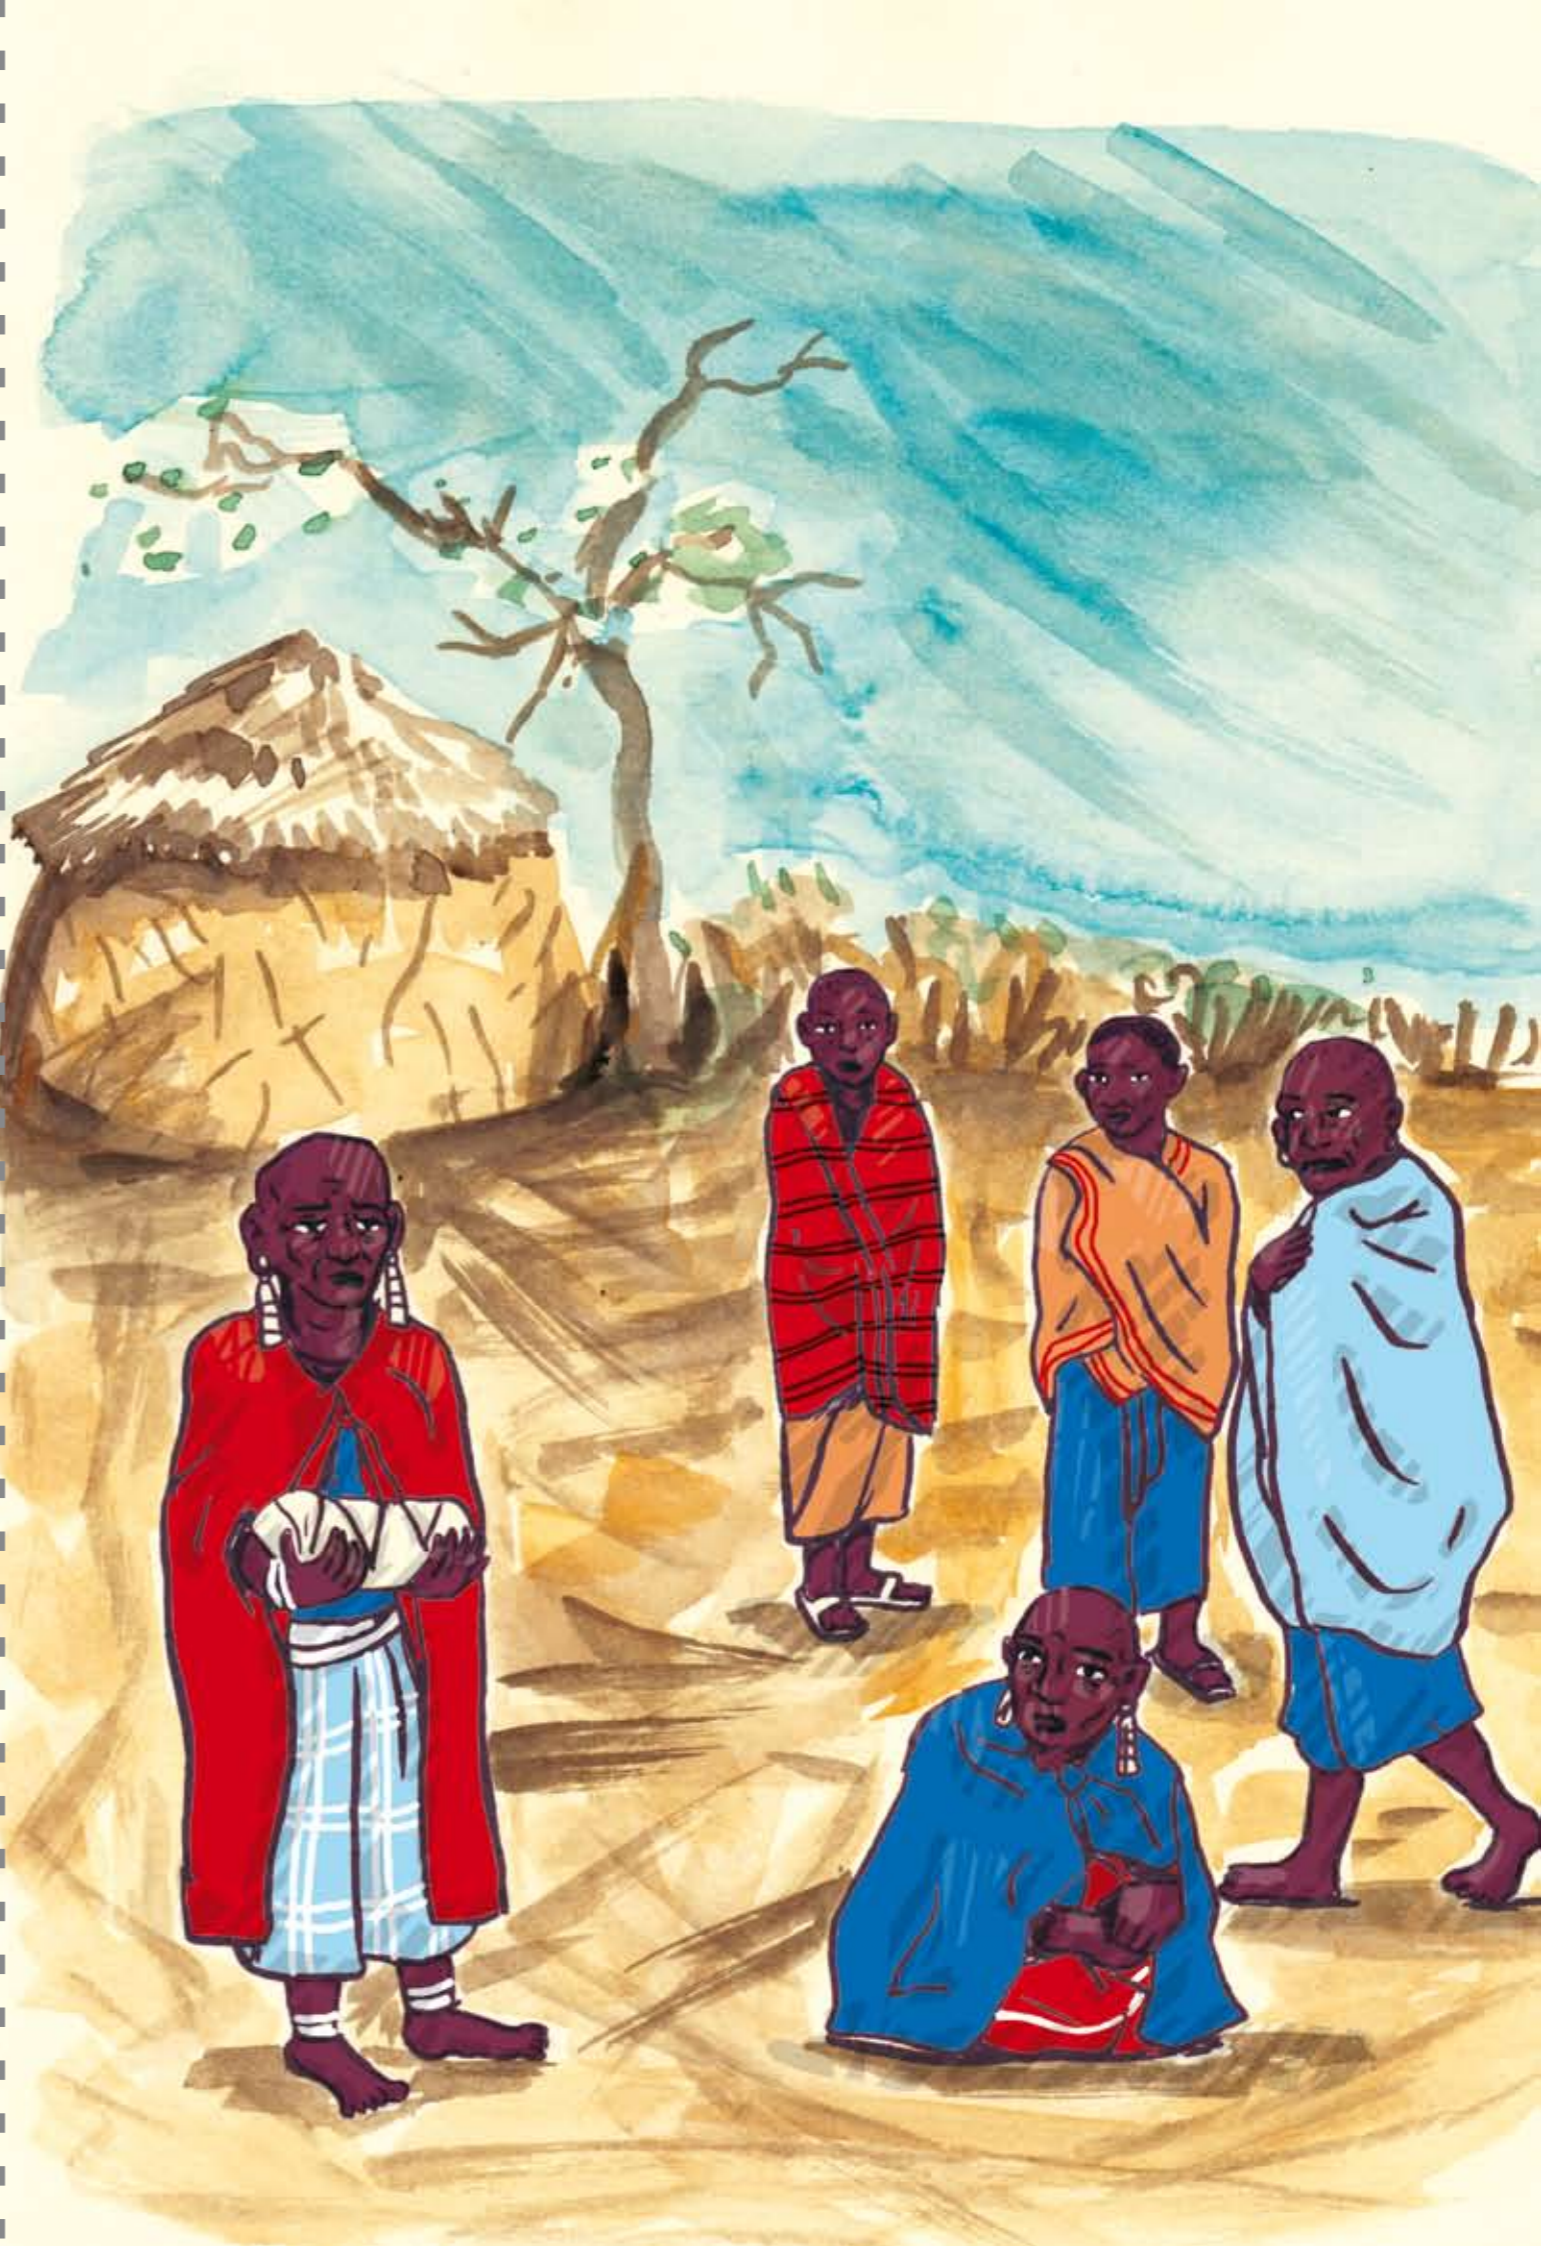

ENDULEN HOSPITAL

Safe - Motherhood - Project

A watercolor illustration of a hospital building. The building is light green with several arched windows and doorways. A covered walkway with a wooden frame and a thatched roof runs along the side of the building. On the left, a large metal water tank sits on a wooden stand. The foreground shows a dirt path and some greenery. The style is artistic and hand-drawn.

ENDULEN HOSPITAL

Safe - Motherhood - Project

contacts:

Endulen e.V. - Trage es im Herzen mit!

% Florian Schneider

Petzkofen 78

93089 Aufhausen

GERMANY