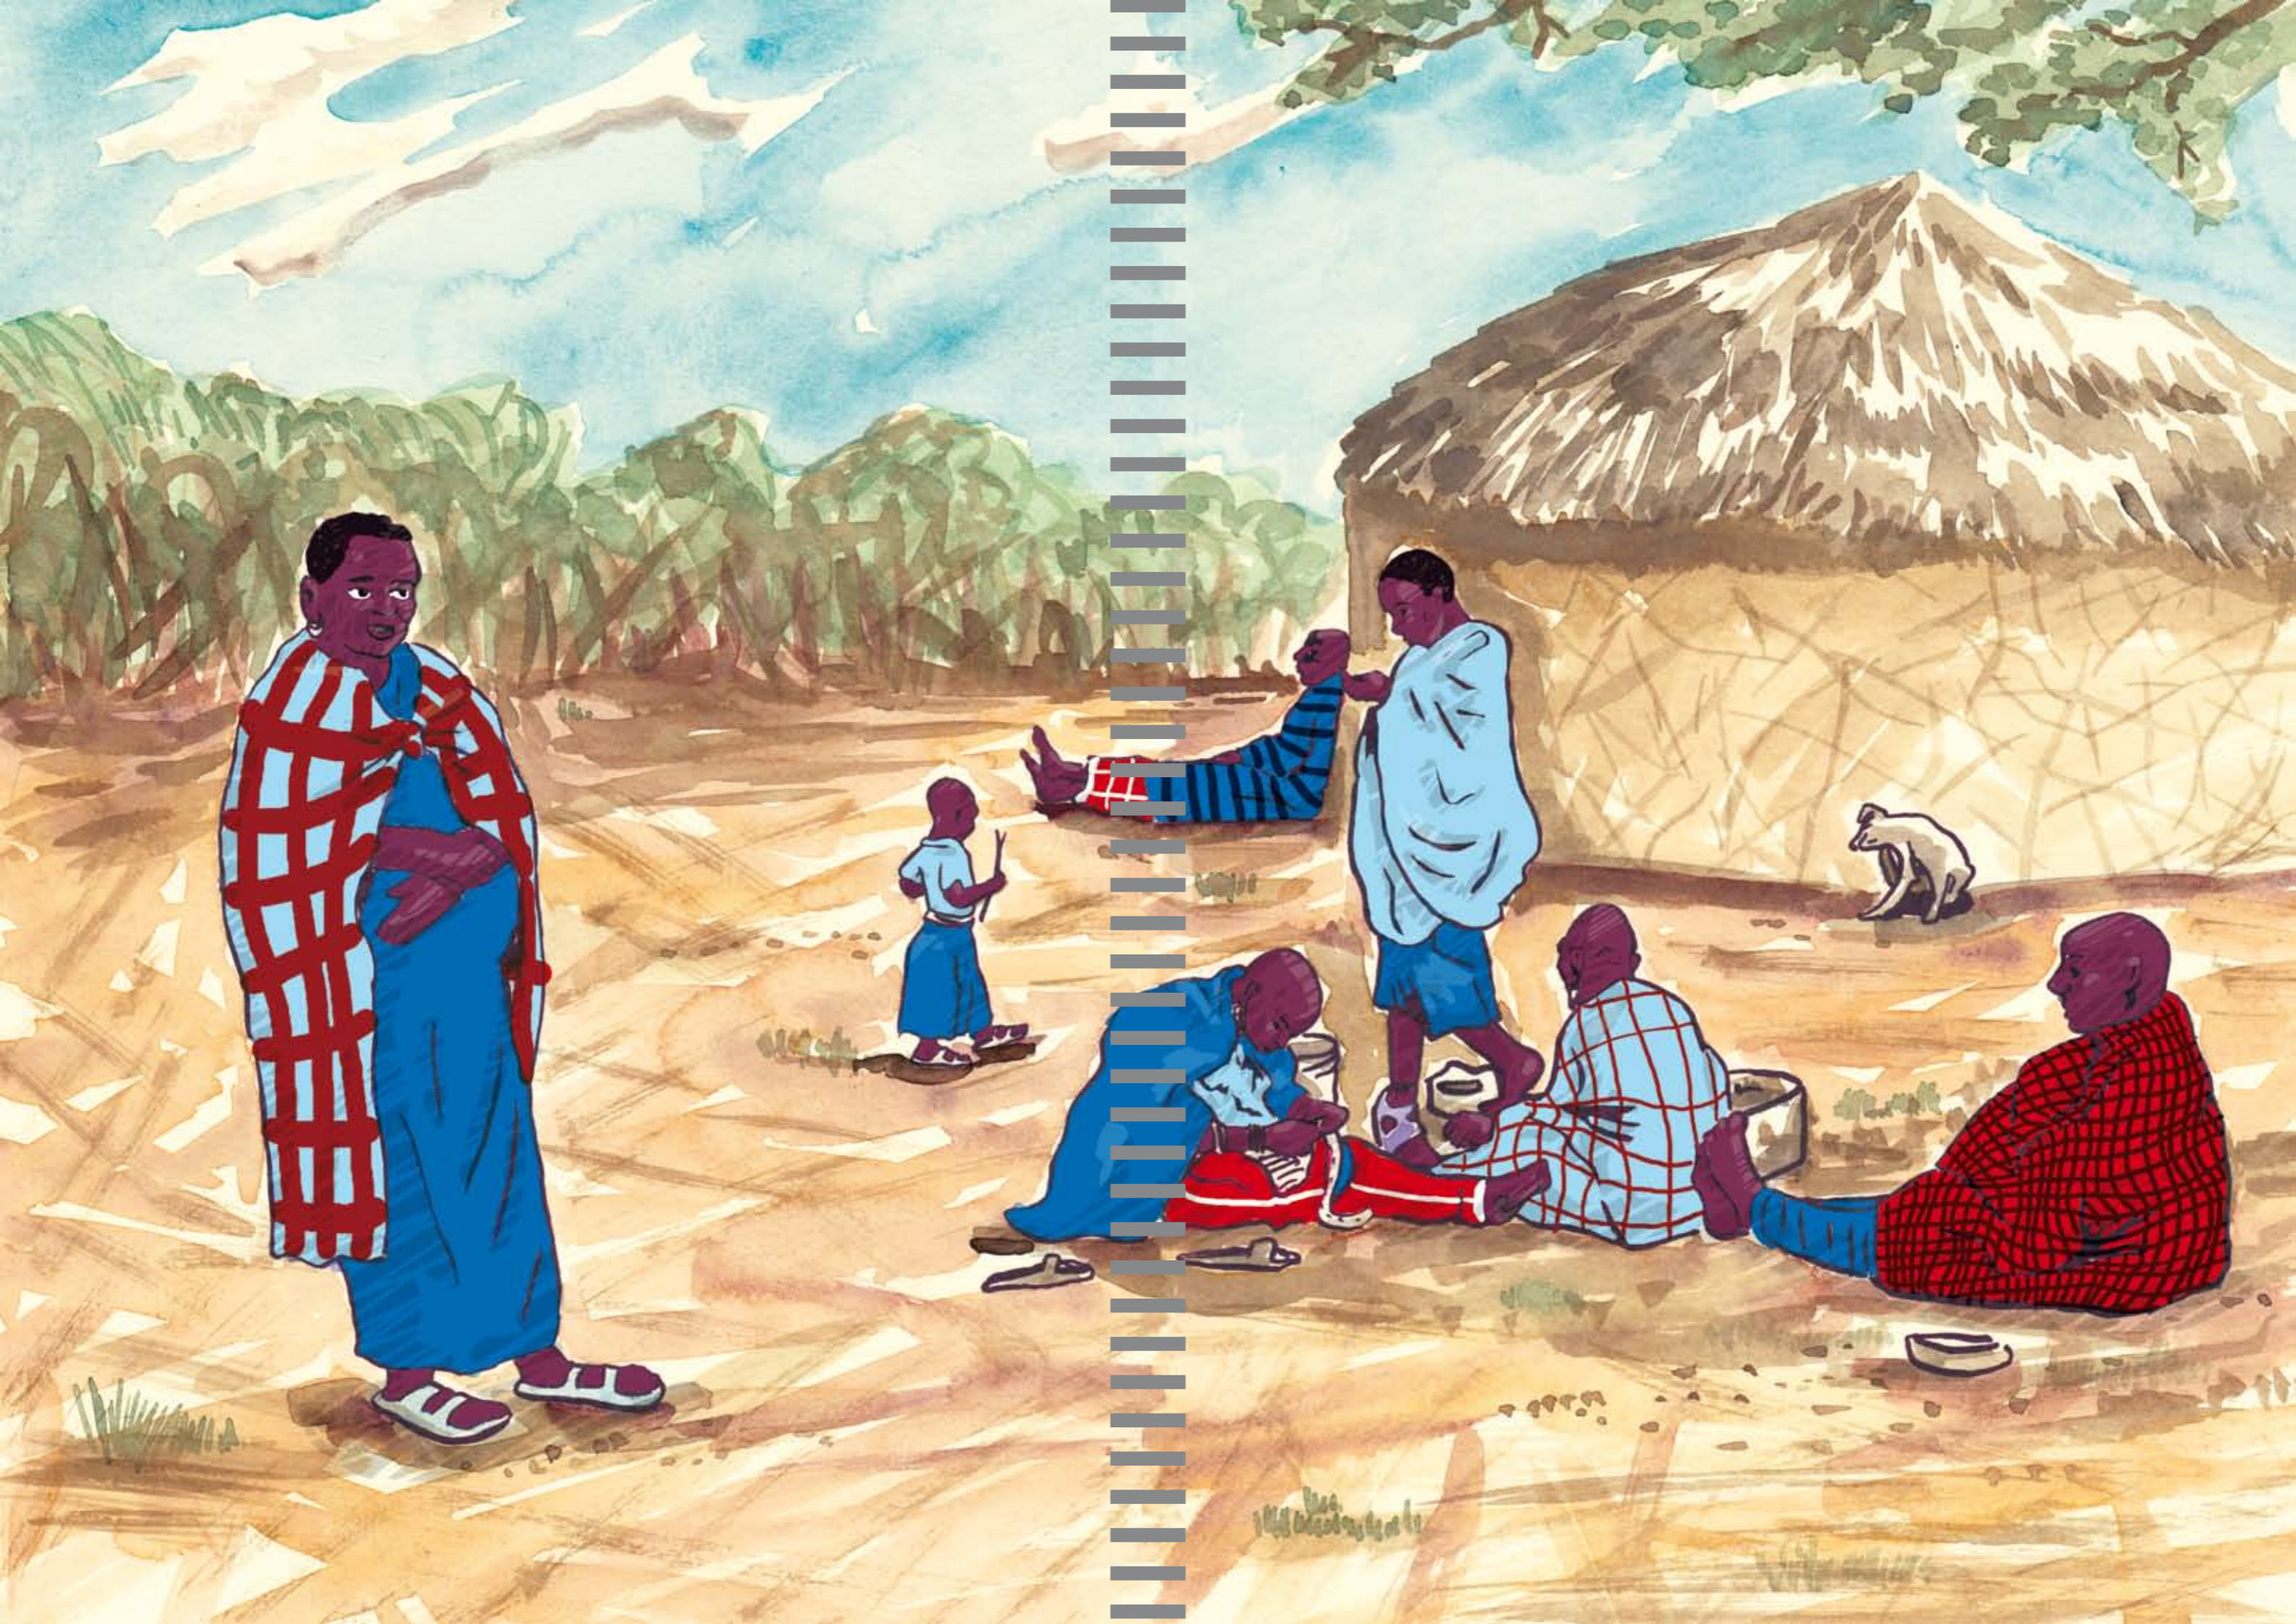

ENDULEN HOSPITAL

Safe - Motherhood - Project

A watercolor illustration of a hospital building. The building is light green with several arched windows and doorways. A covered walkway with a wooden frame and a thatched roof runs along the side of the building. On the left, a large metal water tank sits on a wooden stand. The foreground shows a dirt path and some greenery. The style is artistic and hand-drawn.

ENDULEN HOSPITAL

Safe - Motherhood - Project

contacts:

Endulen e.V. - Trage es im Herzen mit!

% Florian Schneider

Petzkofen 78

93089 Aufhausen

GERMANY

www.endulen.de

Sponsors:

Initiative Teilen im Cusanuswerk e.V. - Germany

twodecide e.V. - Germany

project development:

Florian Schneider & Mike Klar - artwork

Copyright @ Endulen e.V. - Trage es im Herzen mit! 2013