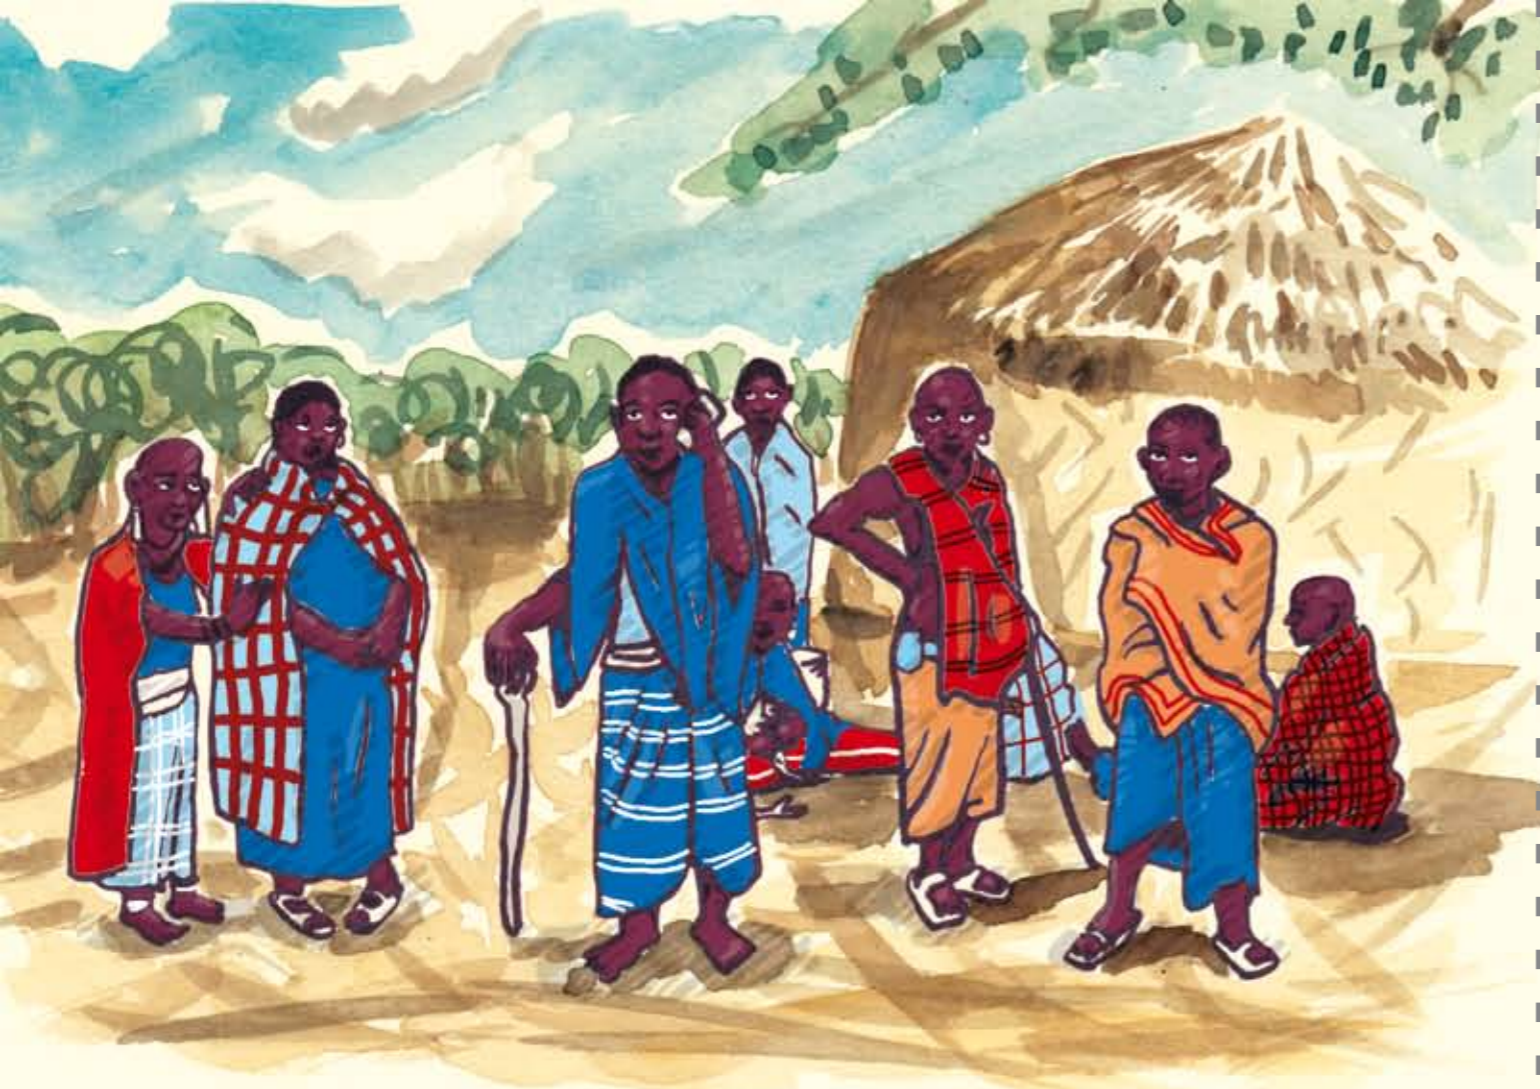

ENDULEN HOSPITAL

Safe - Motherhood - Project

A watercolor illustration of a hospital building. The building is light green with several arched windows and doorways. A covered walkway with a wooden frame and a thatched roof runs along the side of the building. On the left, a large metal water tank sits on a wooden stand. The foreground shows a dirt path and some greenery. The style is artistic and hand-drawn.

ENDULEN HOSPITAL

Safe - Motherhood - Project

contacts:

Endulen e.V. - Trage es im Herzen mit!

% Florian Schneider

Petzkofen 78

93089 Aufhausen

GERMANY